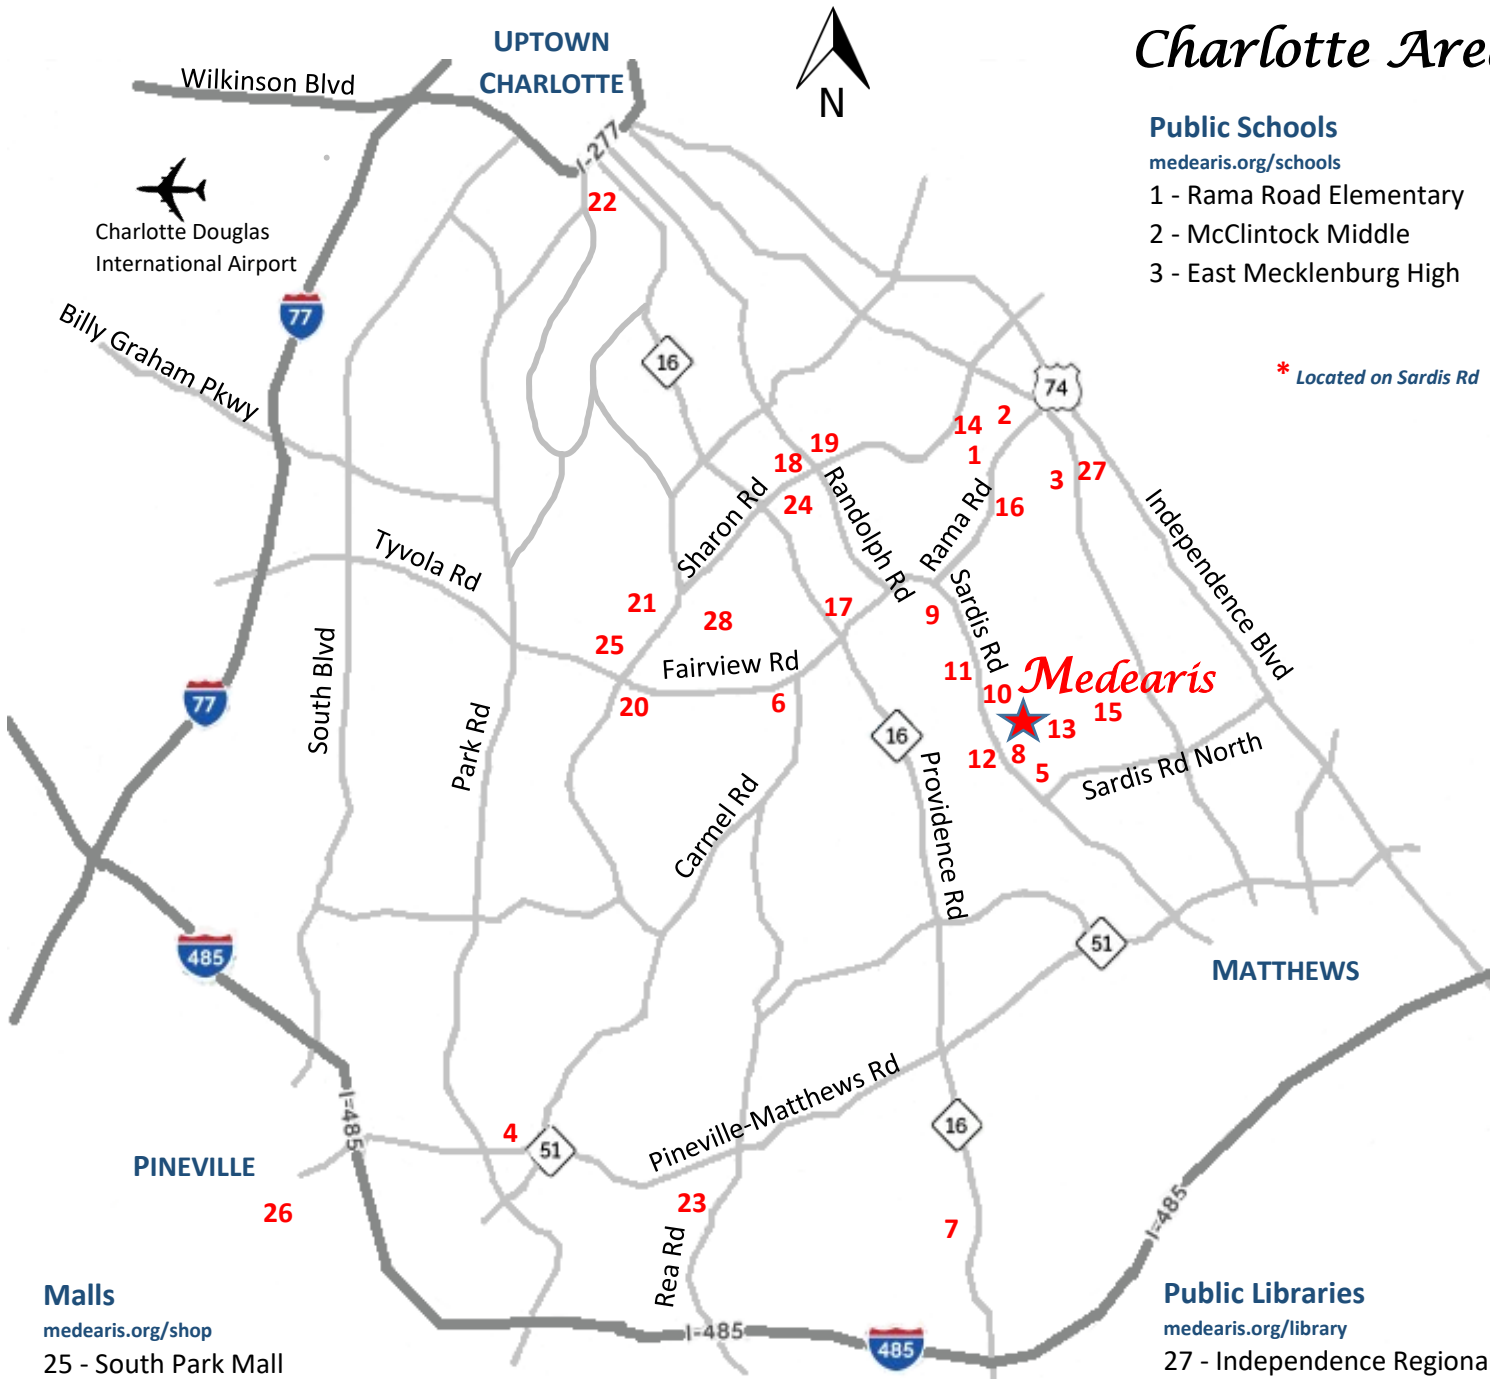

Charlotte Area Map

Public Schools

medearis.org/schools

- 1 - Rama Road Elementary
- 2 - McClintock Middle
- 3 - East Mecklenburg High

Private Schools

- 4 - Charlotte Catholic High
- 5 - Charlotte Christian *
- 6 - Charlotte Country Day
- 7 - Charlotte Latin
- 8 - Charlotte Prep *
- 9 - Providence Day *

* Located on Sardis Rd

Preschools

- 10 - Jewish Preschool on Sardis *
- 11 - Sardis Weekday Preschool *
- 12 - St. Stephen UMC *

Parks & Greenways

medearis.org/parks

- 13 - James Boyce Park & McAlpine Creek Greenway
- 14 - Rama Road Park

Swim & Racquet Clubs

medearis.org/swim

- 15 - Sardis Swim & Racquet
- 16 - Rama Swim & Racquet

Grocers & Markets

medearis.org/shop

- 17 - Fresh Market
- 18 - Harris Teeter - Randolph
- 19 - Publix - Randolph
- 20 - Whole Foods South Park
- 21 - Earth Fare
- 22, 23 - Trader Joe's
- 24 - Cotswold Farmer's Market

Public Libraries

medearis.org/library

- 27 - Independence Regional
- 28 - Morrison Regional

Malls

medearis.org/shop

- 25 - South Park Mall
- 26 - Carolina Place Mall